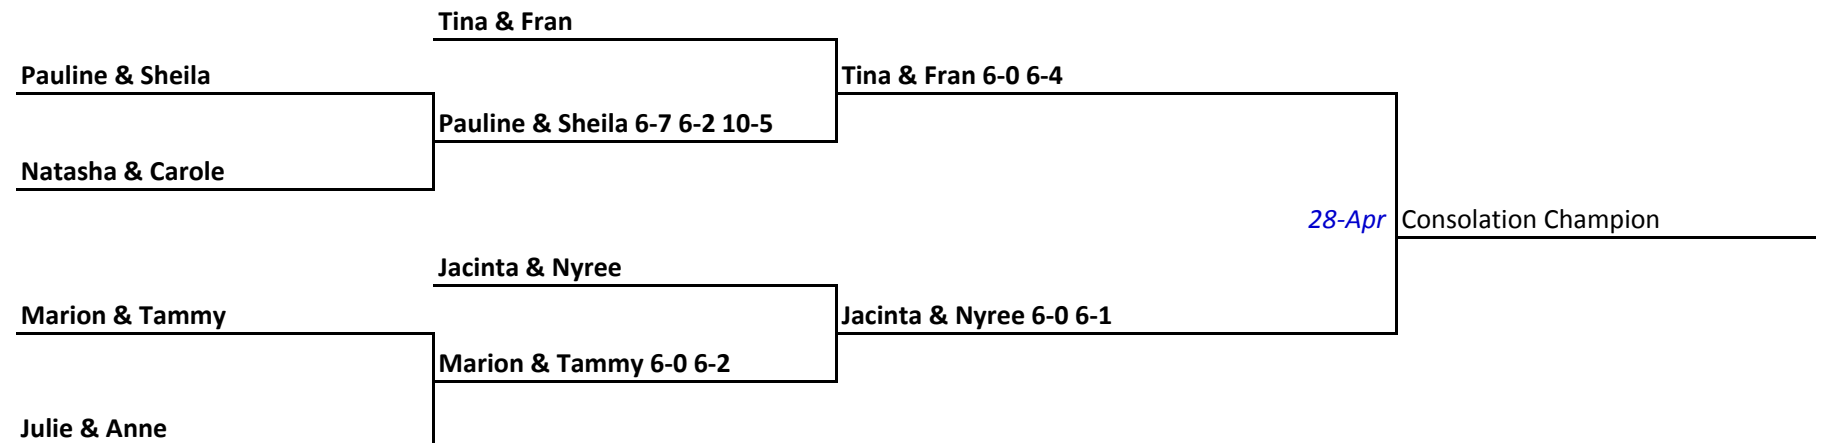

Ladies Doubles - Consolation