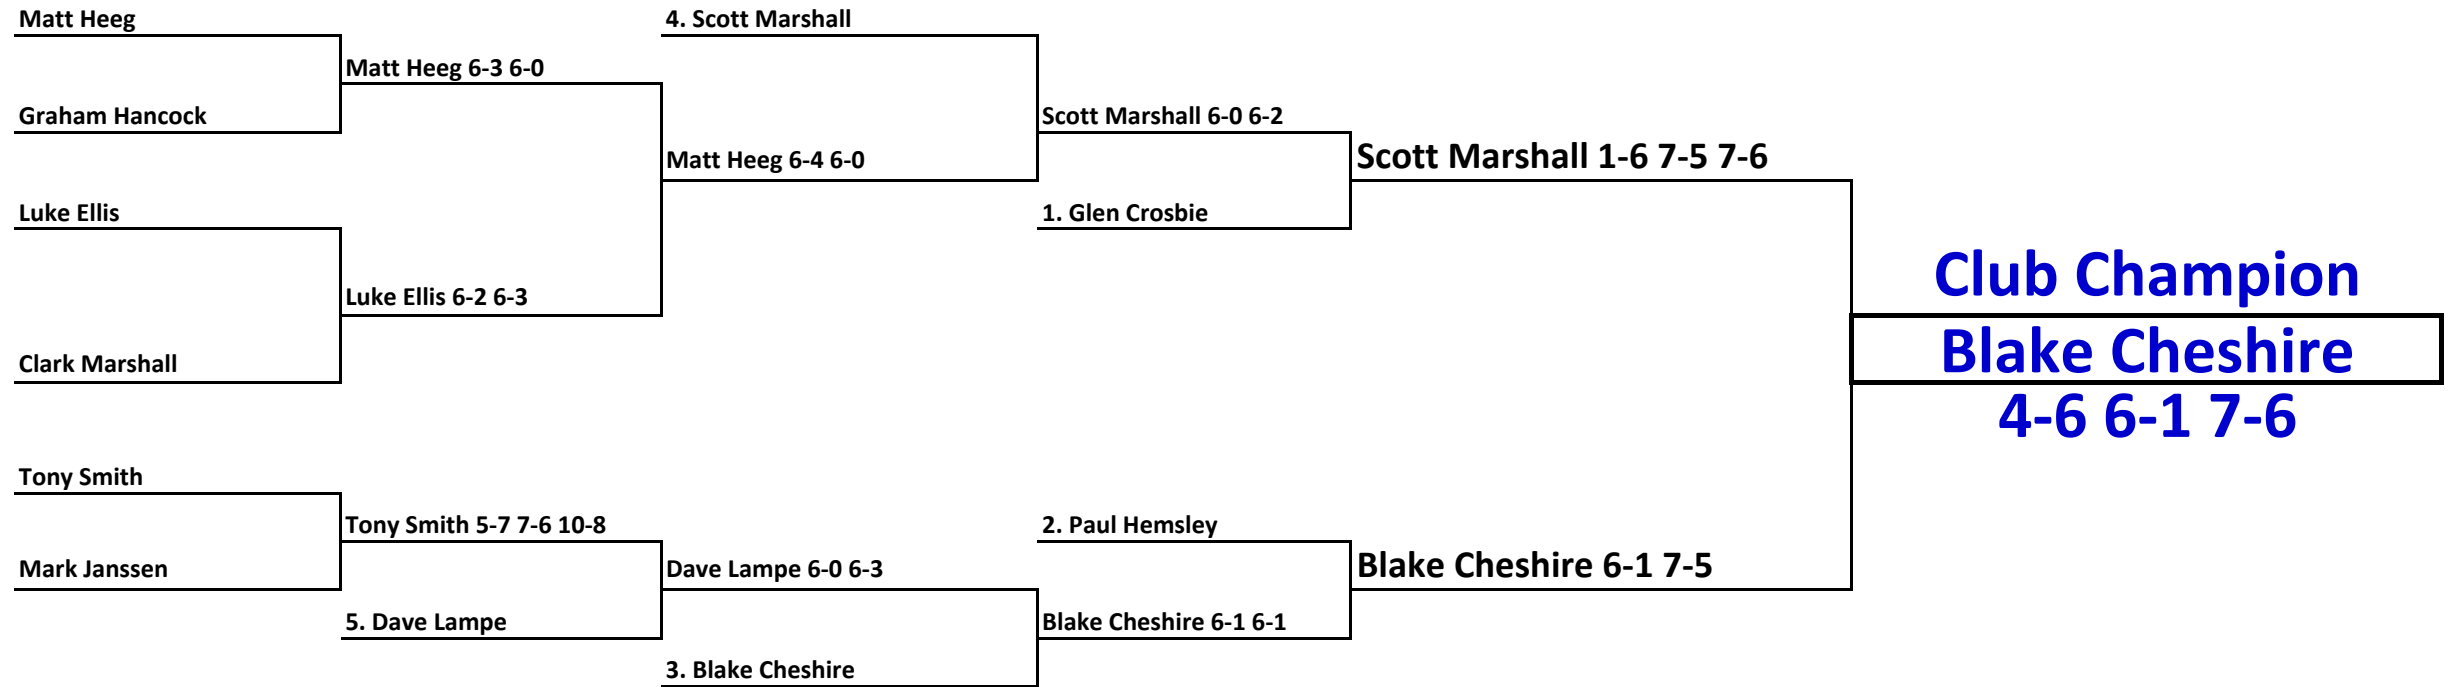

Mens Singles - Championship

All matches up to the Quarter Finals to be 2 tie-break sets, with a match tie-breaker (first to 10) at 1-set all (unless otherwise agreed between opponents).
Men's Singles Semi-finals and Final to be best of 3 tie-break sets.
You may negotiate an alternative time with your opponents as long as you ensure the match is played some time before the subsequent round.

Please ensure you re-check this draw closer to the scheduled time in case changes have been made.