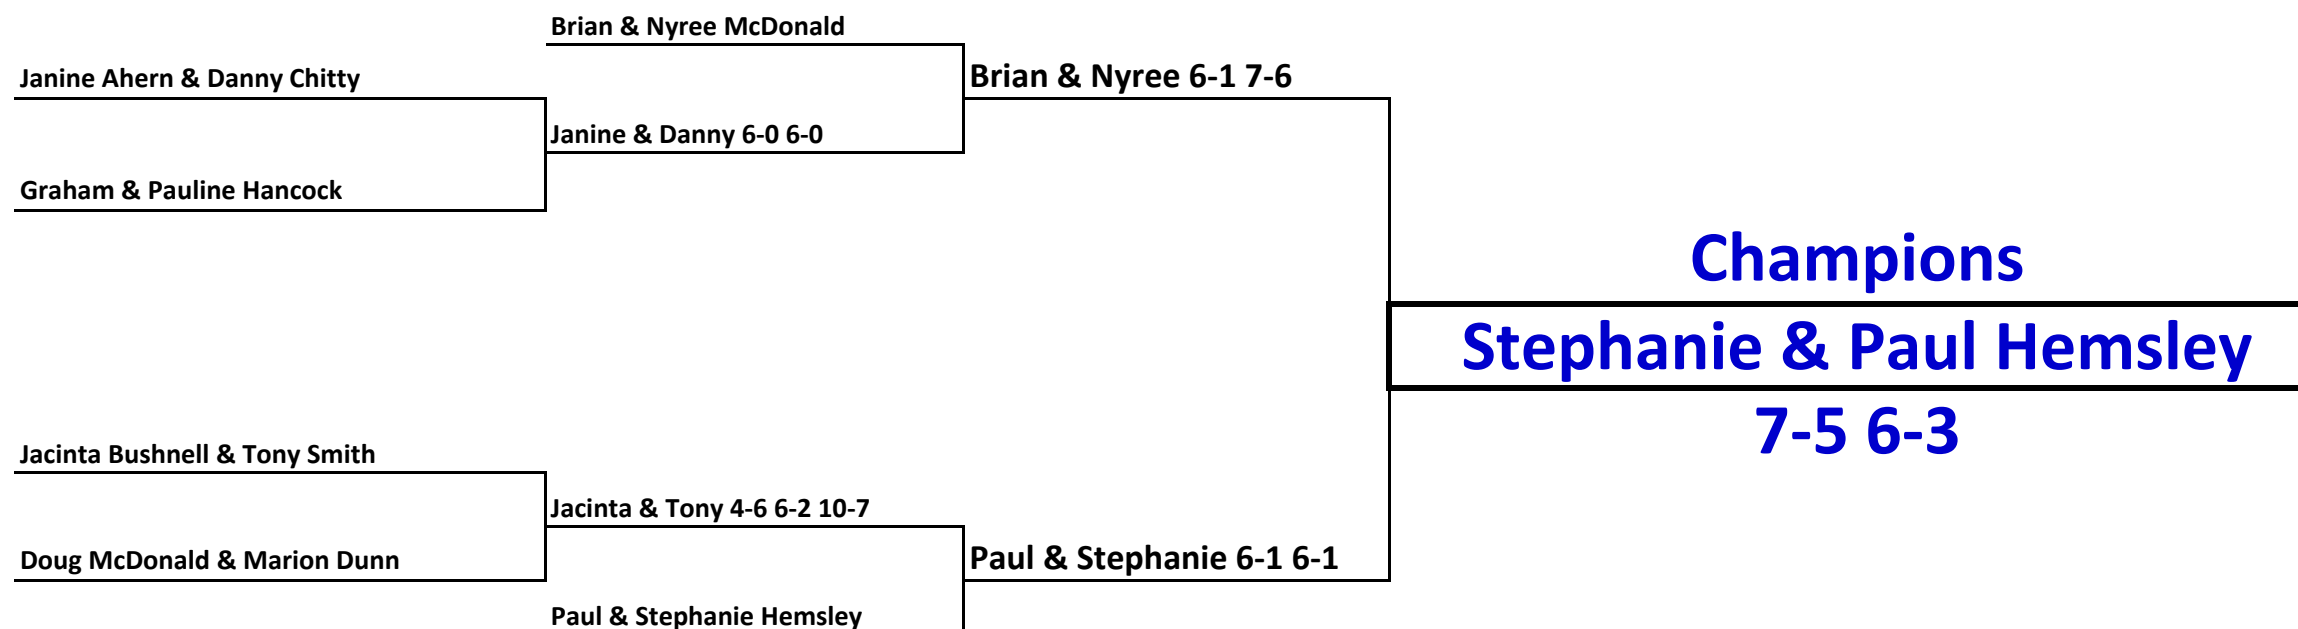

Mixed Doubles - Championship

Matches to be 2 tie-break sets, with a match tie-breaker (first to 10) at 1-set all (unless otherwise agreed between opponents).
You may negotiate an alternative time with your opponents as long as you ensure the match is played some time before the subsequent round.

Please ensure you re-check this draw closer to the scheduled time in case changes have been made.