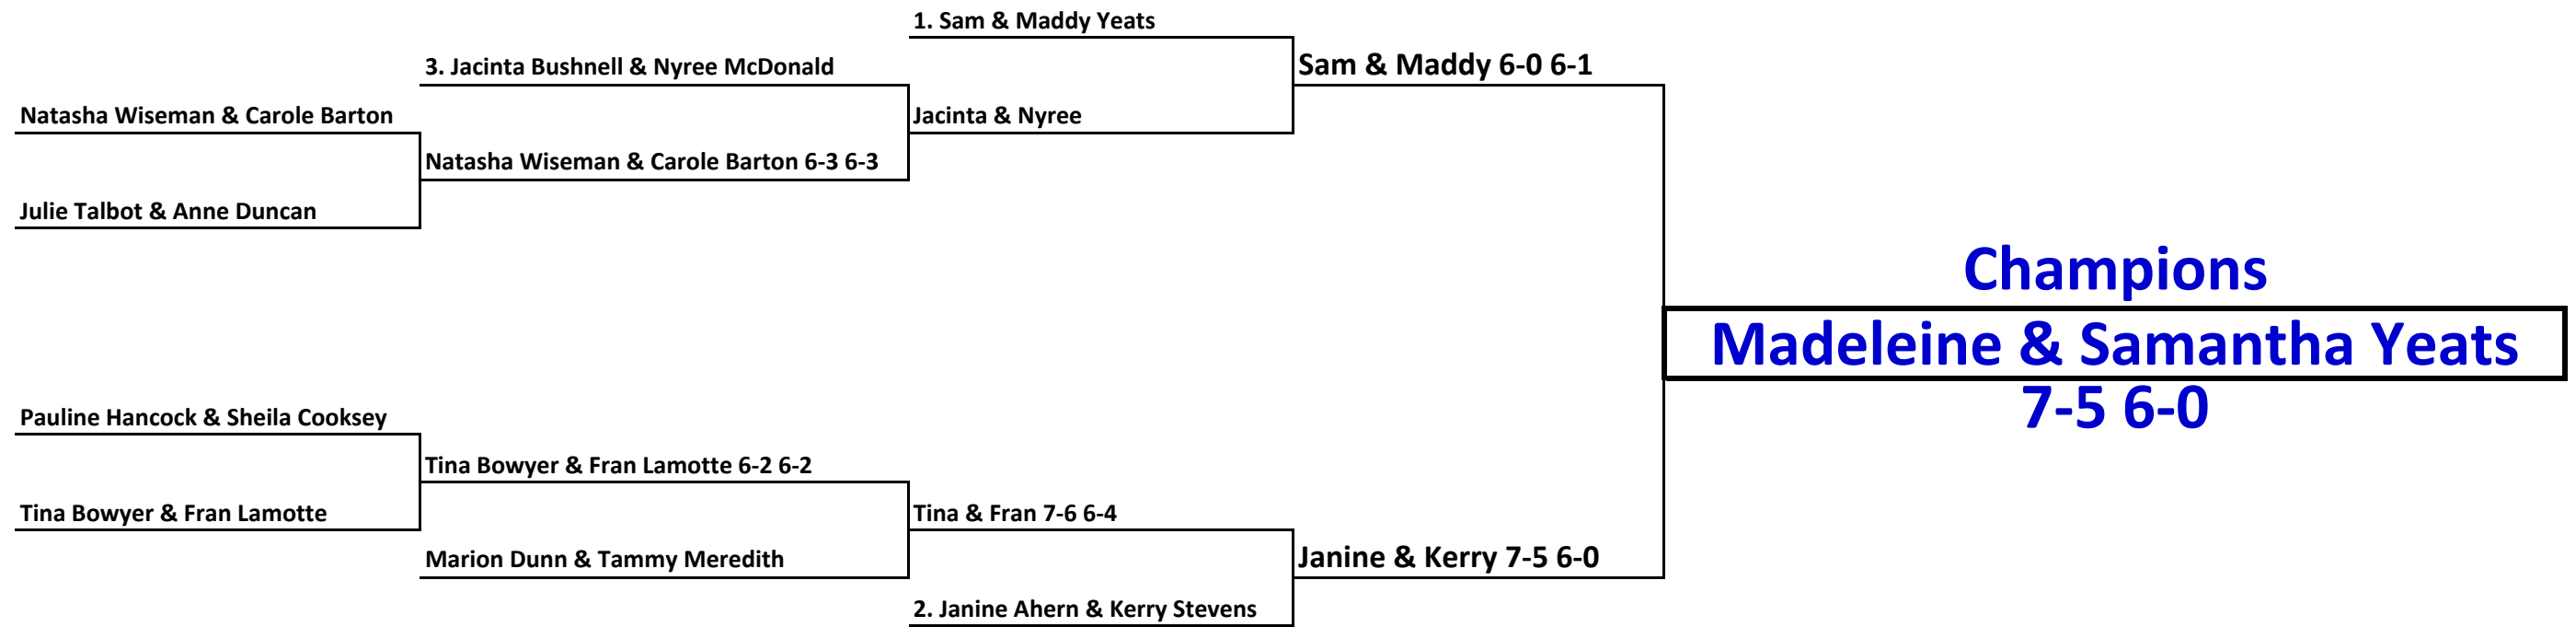

Ladies Doubles - Championship

Matches to be 2 tie-break sets, with a match tie-breaker (first to 10) at 1-set all (unless otherwise agreed between opponents).
You may negotiate an alternative time with your opponents as long as you ensure the match is played some time before the subsequent round.

Please ensure you re-check this draw closer to the scheduled time in case changes have been made.