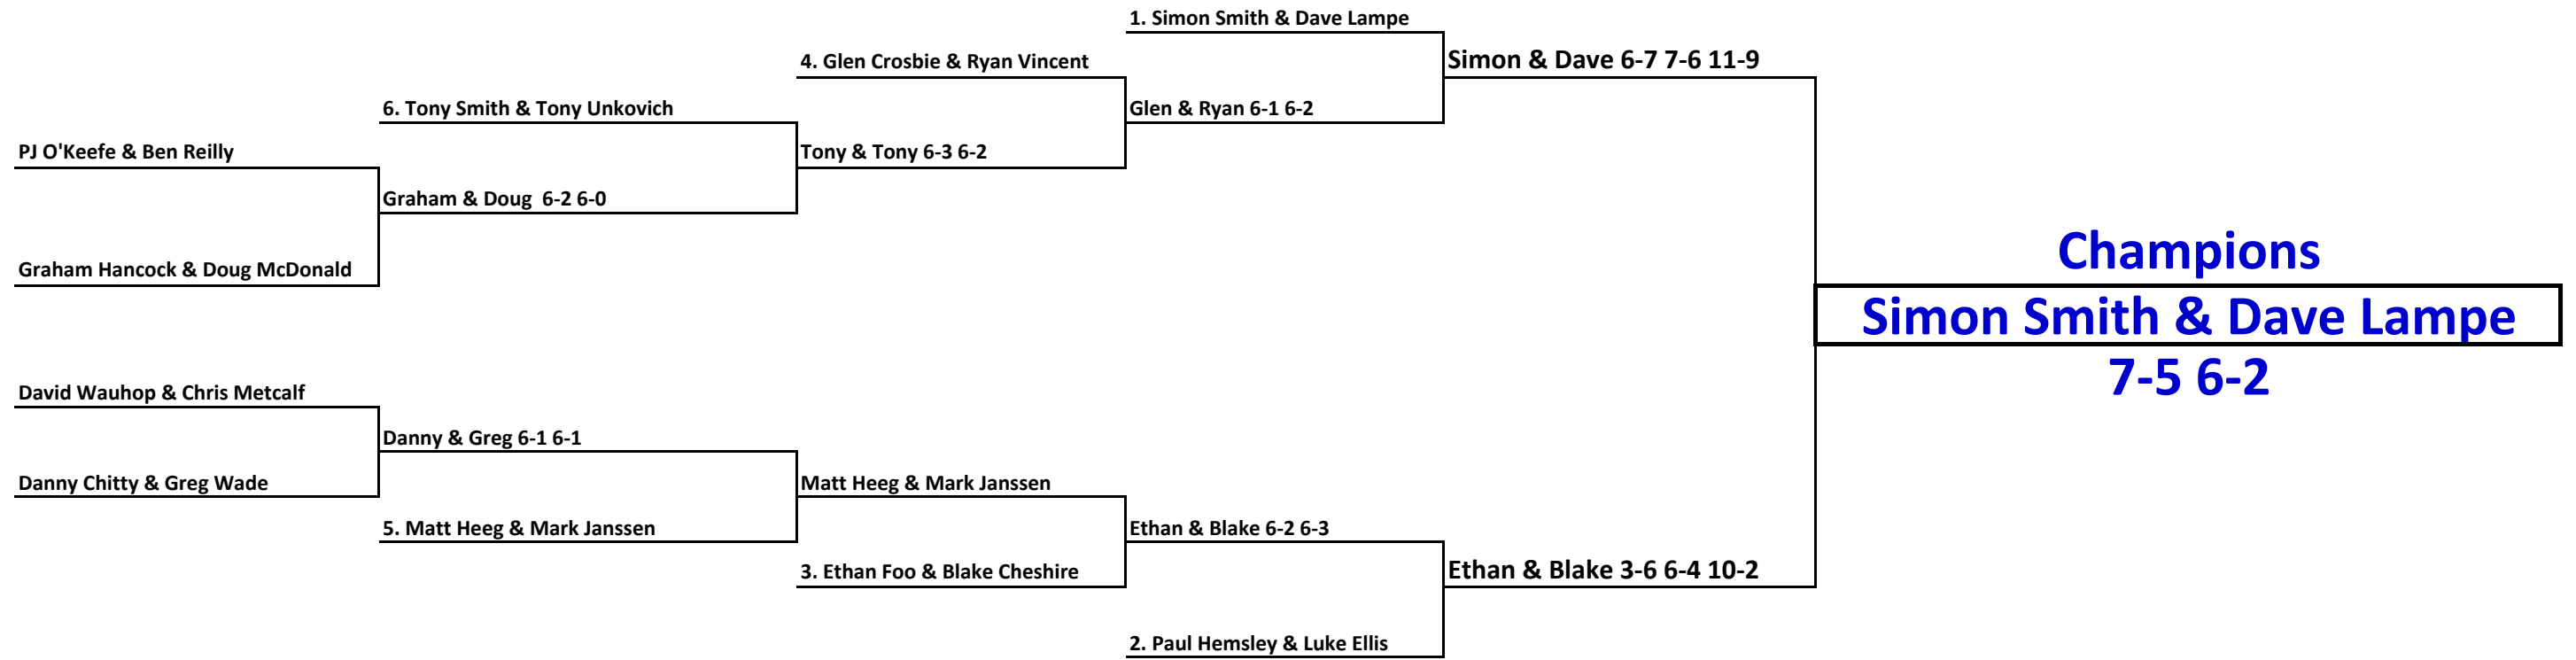

Mens Doubles - Championship

Matches to be 2 tie-break sets, with a match tie-breaker (first to 10) at 1-set all (unless otherwise agreed between opponents).
You may negotiate an alternative time with your opponents as long as you ensure the match is played some time before the subsequent round.

Please ensure you re-check this draw closer to the scheduled time in case changes have been made.