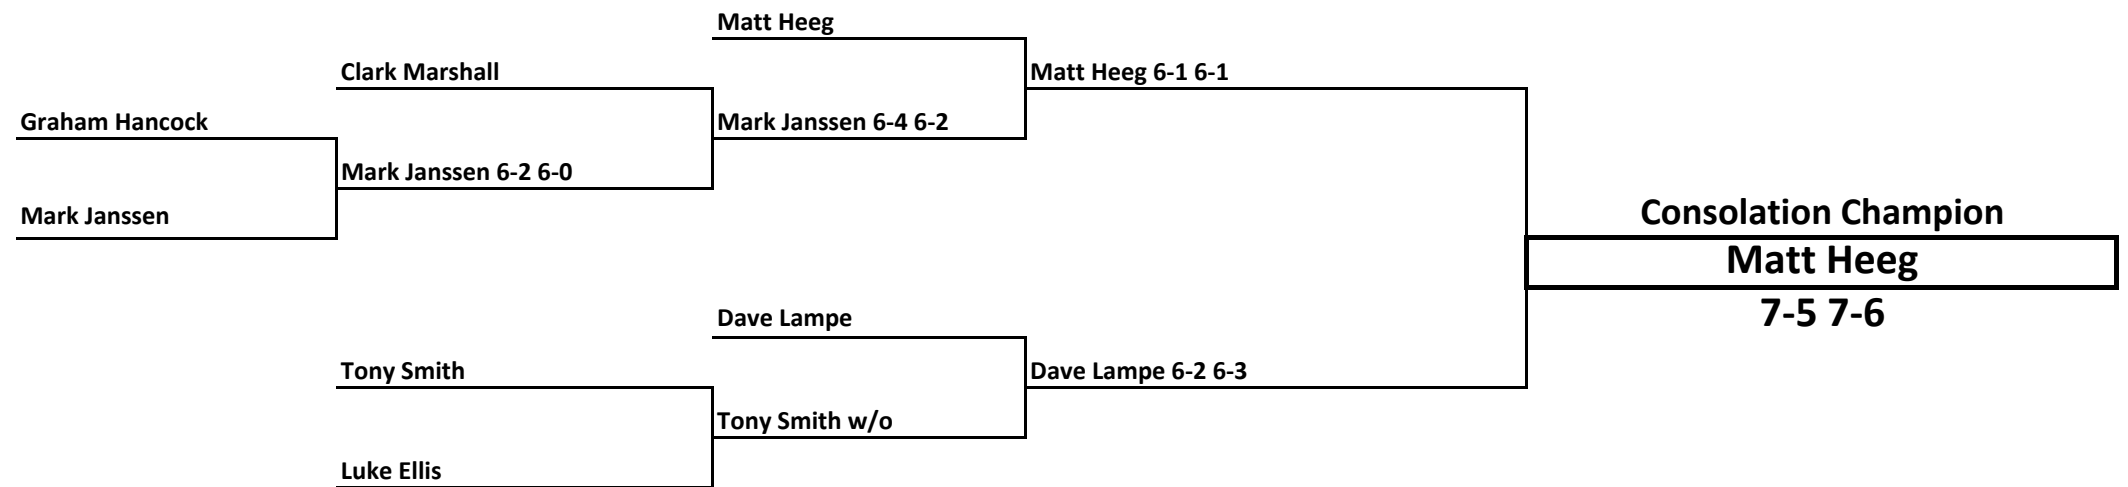

Mens Singles - Consolation